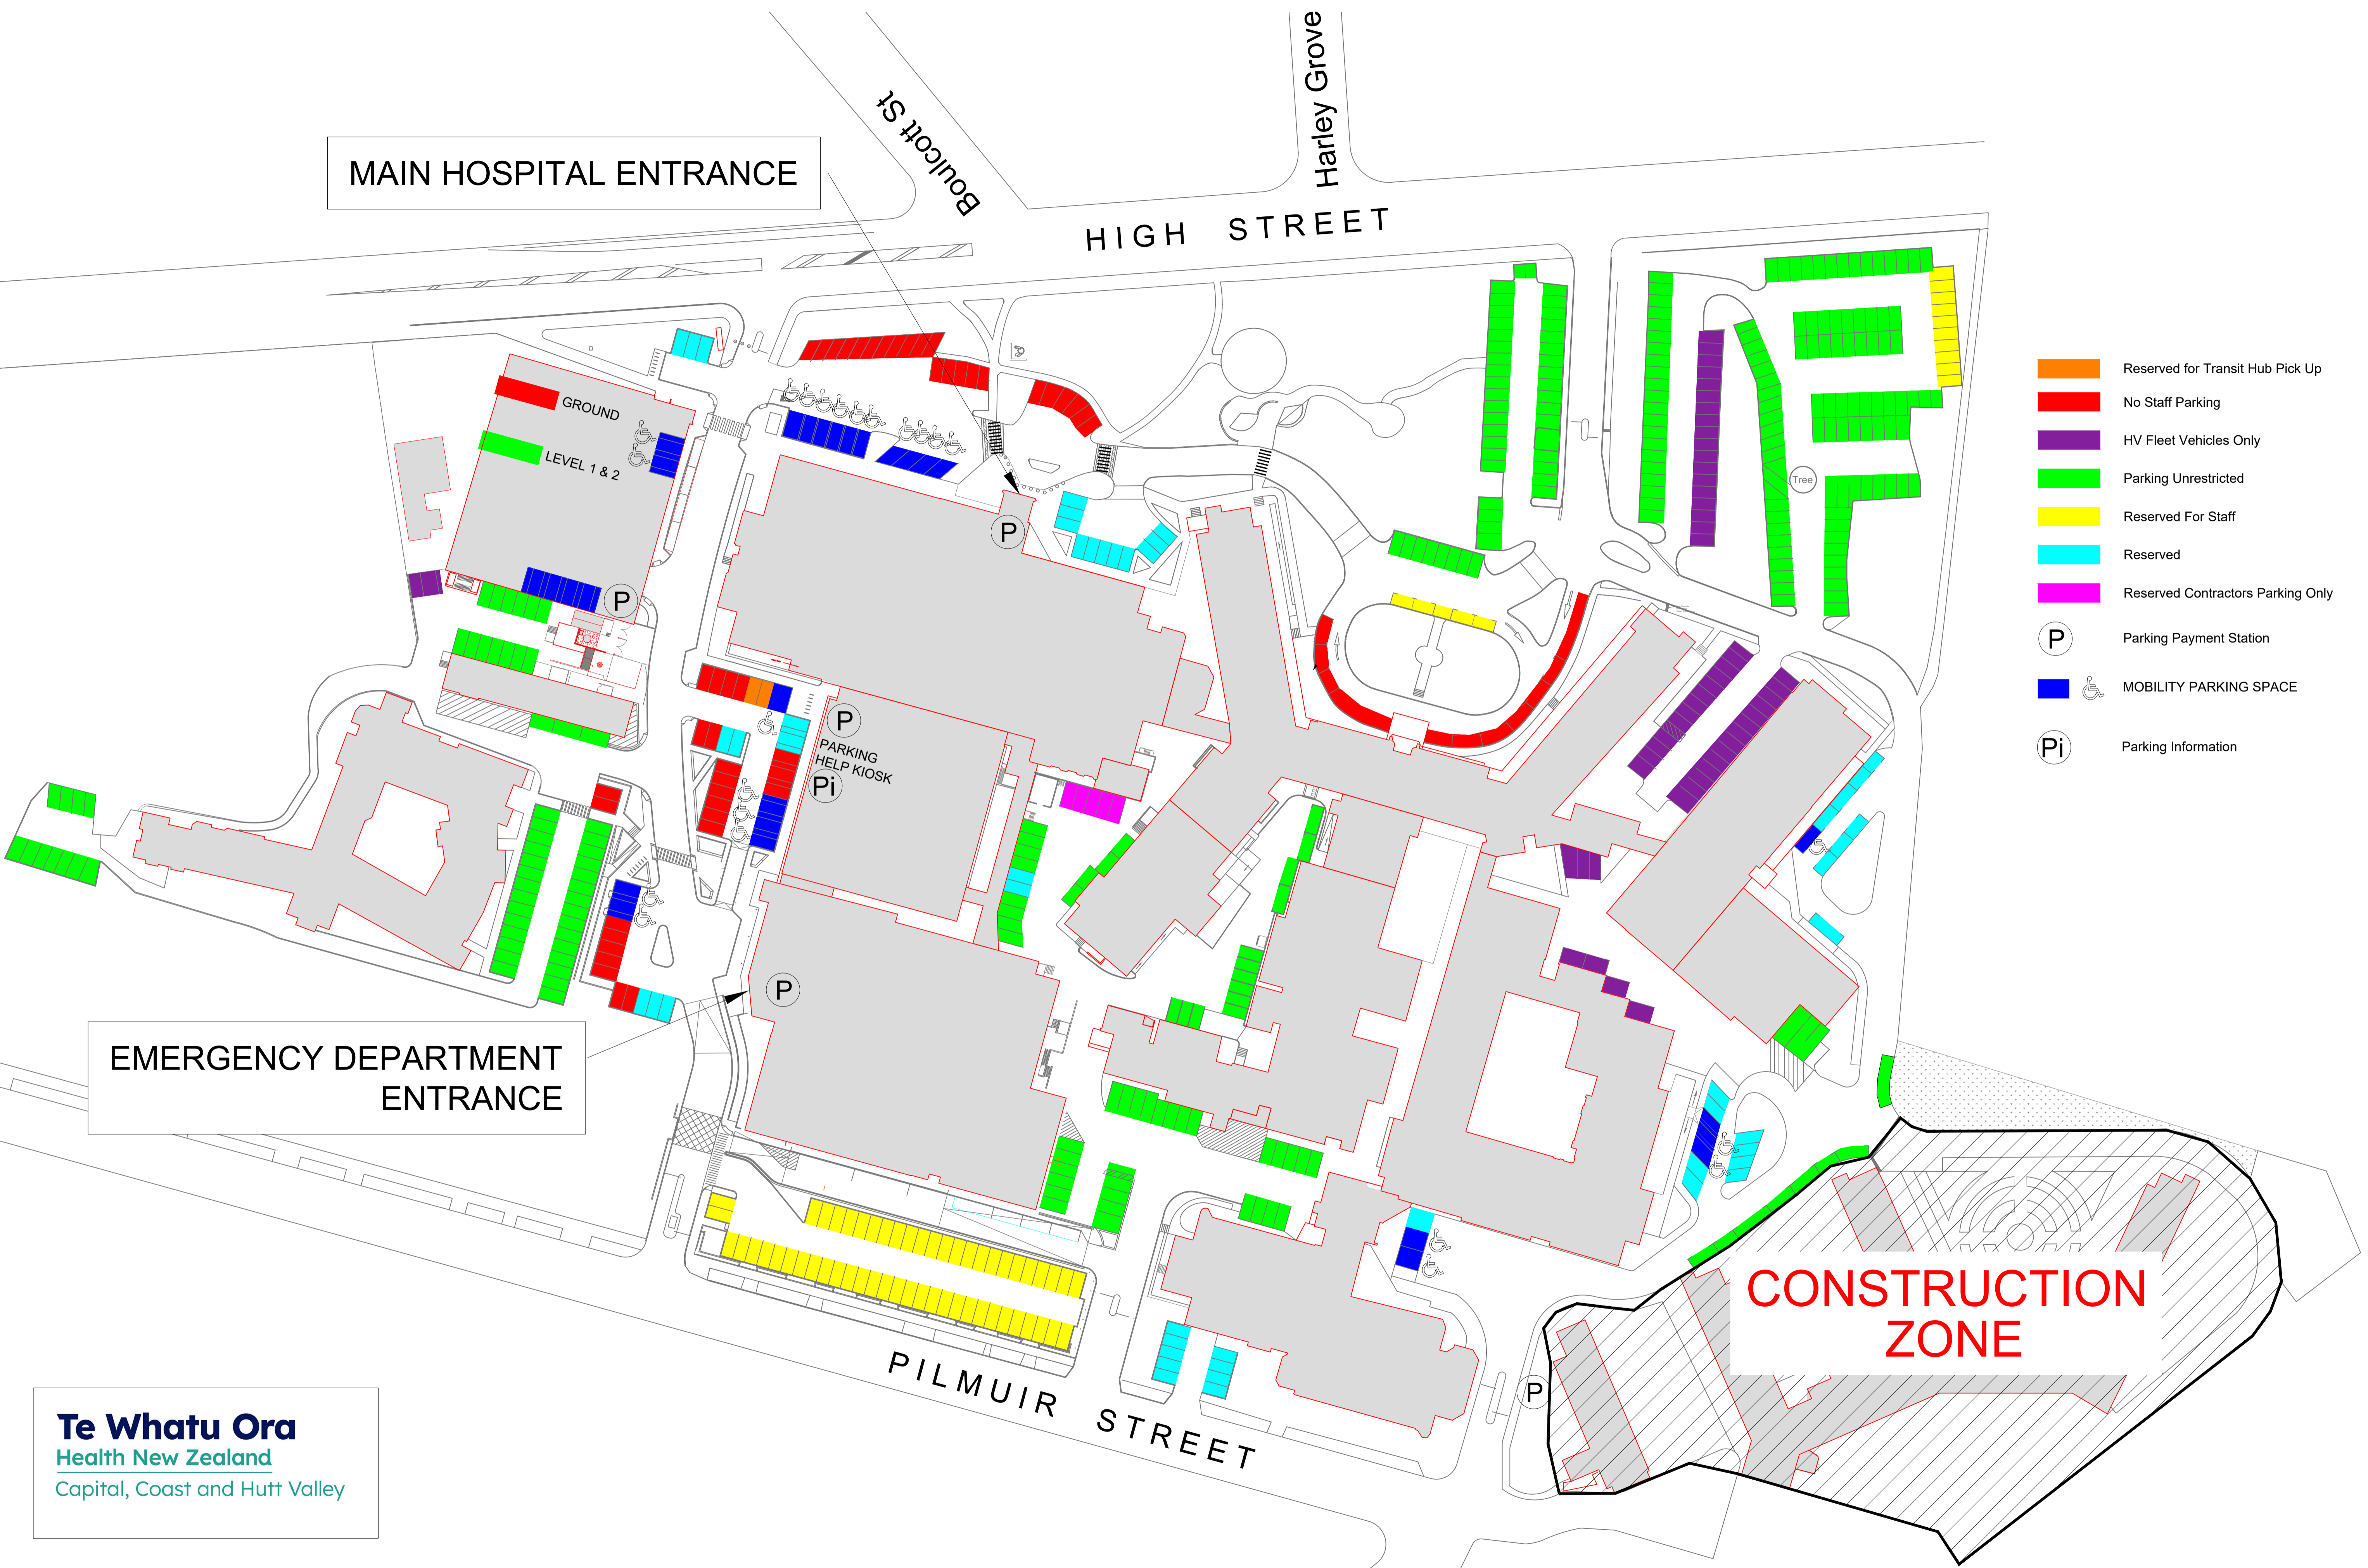

MAIN HOSPITAL ENTRANCE

HIGH STREET

Bullcote St

Harley Grove

- Reserved for Transit Hub Pick Up
- No Staff Parking
- HV Fleet Vehicles Only
- Parking Unrestricted
- Reserved For Staff
- Reserved
- Reserved Contractors Parking Only
- P Parking Payment Station
- MOBILITY PARKING SPACE
- Pi Parking Information

EMERGENCY DEPARTMENT ENTRANCE

CONSTRUCTION ZONE

PILMUIR STREET

**Te Whatu Ora**  
 Health New Zealand  
 Capital, Coast and Hutt Valley